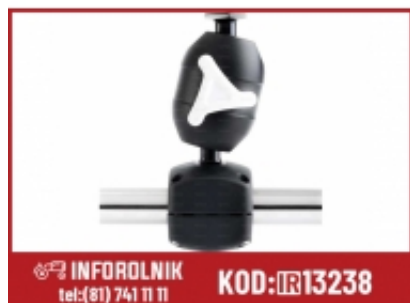

Link do produktu: <https://inforolnik.pl/mocowanie-regulowanej-szyny-rokk-midi-p-13238.html>

## Mocowanie regulowanej szyny ROKK™ Midi

Cena w sklepie online **815,00 zł**

Czas wysyłki **2-3 dni**

Numer katalogowy **S.143159**

### Opis produktu

Includes base and body. Requires Top Tarcza to be added to complete assembly. Multi position mount for control boxes and screens Metal on metal, ball and socket system gives smooth, secure adjustment. Zero loss of clamping force over time. Simply unlock, reposition, lock again. 360° of rotation. 270° of tilt. Locking design ensures high clamping force with minimal user effort. Fits 25.4mm - 33.7mm (1" - 1 1/4") rail diameter. Can be fitted onto curved rails. Corrosion resistant marine grade aluminium, 316 stainless steel and glass filled nylon